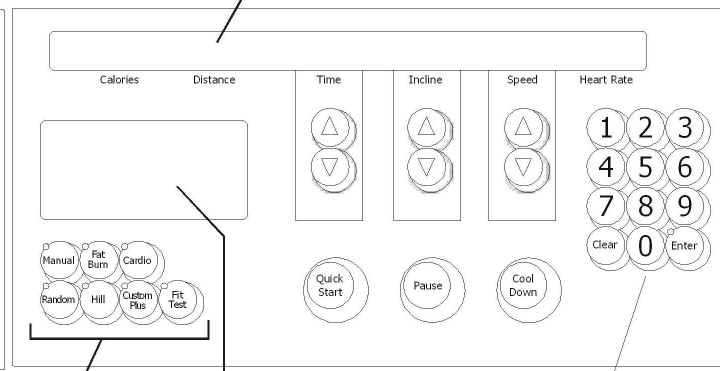

Life Fitness Models 9100, 9500HR, 9700HR, and 9700HR w/Decline Treadmills DISPLAY CONSOLES

Use the following to aid you in control and message locations:

Workout Profile Information Decal

Message Center

Quick Keys
TR95/97 Models

Profile Window

Numeric Pad for
TR95/97HR Models
Up/down arrows
TR91 Model

Display LEDs for
TR97 Models

Zone Training Decal

Life Fitness Models 9100, 9500HR, 9700HR, and 9700HR w/Decline Treadmills DISPLAY CONSOLES - Continued