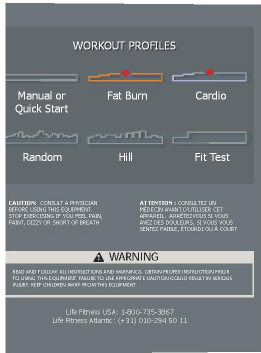

Life Fitness Models 9100, 9500HR, 9700HR, and 9700HR w/Decline Treadmills DISPLAY CONSOLES

Use the following to aid you in control and message locations:

Workout Profile Information Decal

Message Center

Quick Keys
TR95/97 Models

Profile Window

Numeric Pad for
TR95/97HR Models
Up/down arrows
TR91 Model

Display LEDs for
TR97 Models

Zone Training Decal

Life Fitness Models 9100, 9500HR, 9700HR, and 9700HR w/Decline Treadmills DISPLAY CONSOLES - Continued