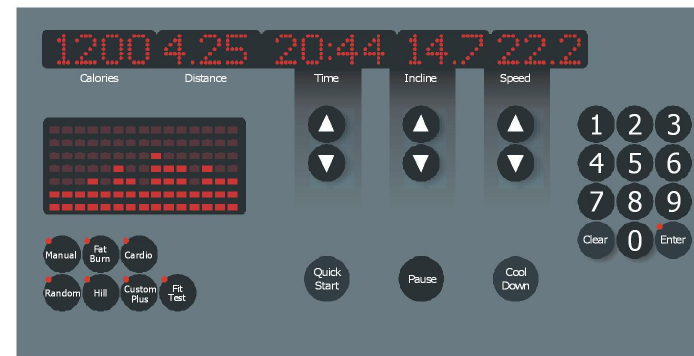

TR9700HR and TR9700HR w/Decline

Section II