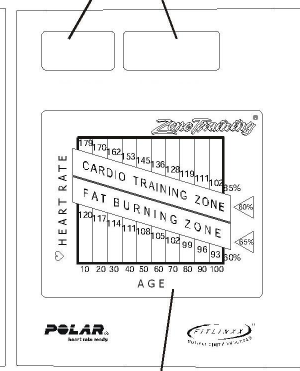

Life Fitness Models 9100, 9500HR, 9700HR, and 9700HR w/Decline Treadmills DISPLAY CONSOLES

Use the following to aid you in control and message locations:

Workout Profile Information Decal

Message Center

Quick Keys
TR95/97 Models

Profile Window

Numeric Pad for
TR95/97HR Models
Up/down arrows
TR91 Model

Display LEDs for
TR97 Models

Zone Training Decal

Life Fitness Models 9100, 9500HR, 9700HR, and 9700HR w/Decline Treadmills DISPLAY CONSOLES - Continued