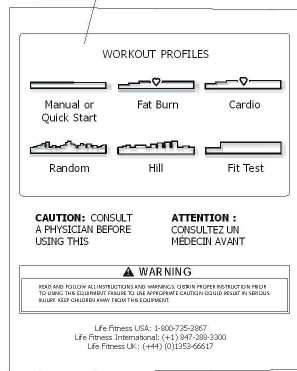

Life Fitness Models 9100, 9500HR, 9700HR, and 9700HR w/Decline Treadmills DISPLAY CONSOLES

Use the following to aid you in control and message locations:

Workout Profile Information Decal

Message Center

Quick Keys
TR95/97 Models