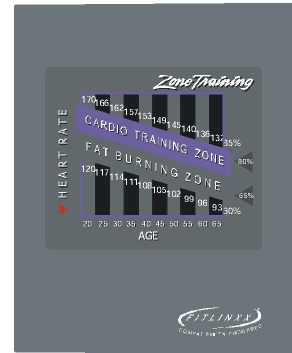

Life Fitness Models 9100, 9500HR, 9700HR, and 9700HR w/Decline Treadmills DISPLAY CONSOLES

Use the following to aid you in control and message locations:

Workout Profile Information Decal

Message Center

Quick Keys
TR95/97 Models

Profile Window

Numeric Pad for
TR95/97HR Models
Up/down arrows
TR91 Model

Display LEDs for
TR97 Models

Zone Training Decal

Life Fitness Models 9100, 9500HR, 9700HR, and 9700HR w/Decline Treadmills DISPLAY CONSOLES - Continued